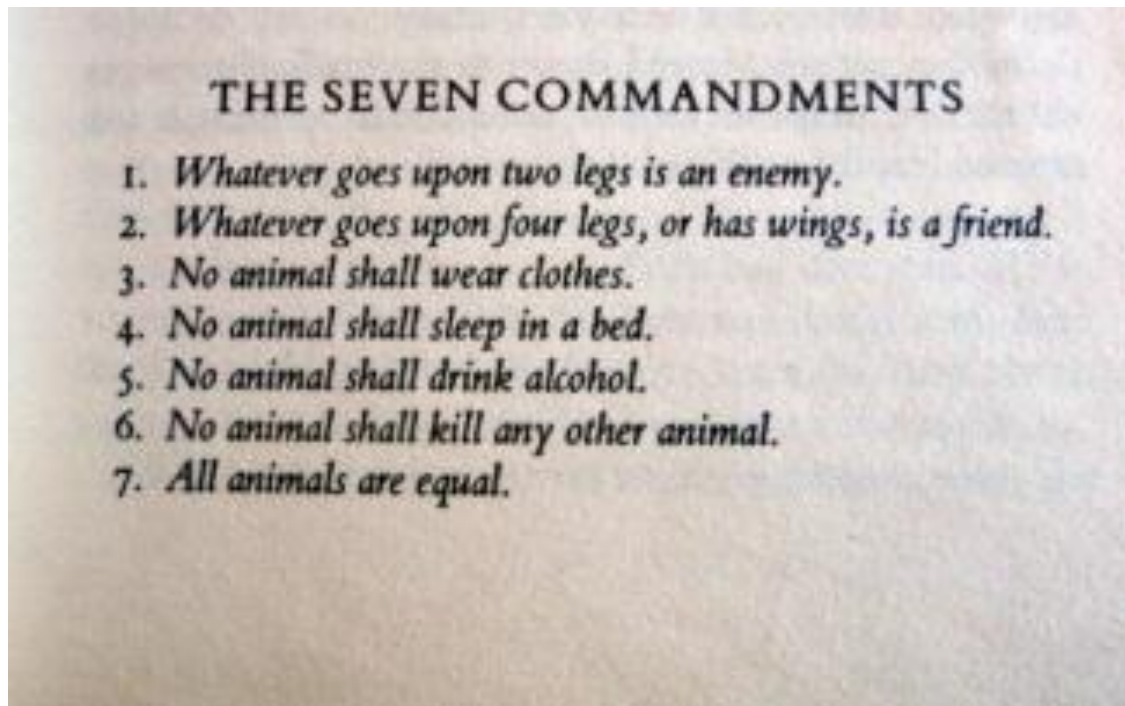

## The Seven Commandments

- Whatever goes upon two legs is an enemy.
- Whatever goes upon four legs, or has wings, is a friend.
- No animal shall wear clothes.
- No animal shall sleep in a bed.
- No animal shall drink alcohol.
- No animal shall kill any other animal.
- All animals are equal.

George Orwell's *Animal Farm*

“  
**ALL ANIMALS  
ARE EQUAL....**  
”

Behold the classic fairy tale for grown-ups. Originally penned by George Orwell as an attack upon Soviet Russia, *Animal Farm* is a masterpiece, a landmark in political literature that is blunt and brutal in its portrayal of oppression, propaganda, and tyranny. The dark metaphor of this tale rings true, even in our contemporary times. Truly, in no starker tale has any author, anywhere, anytime, ever shown us that all animals may be equal....